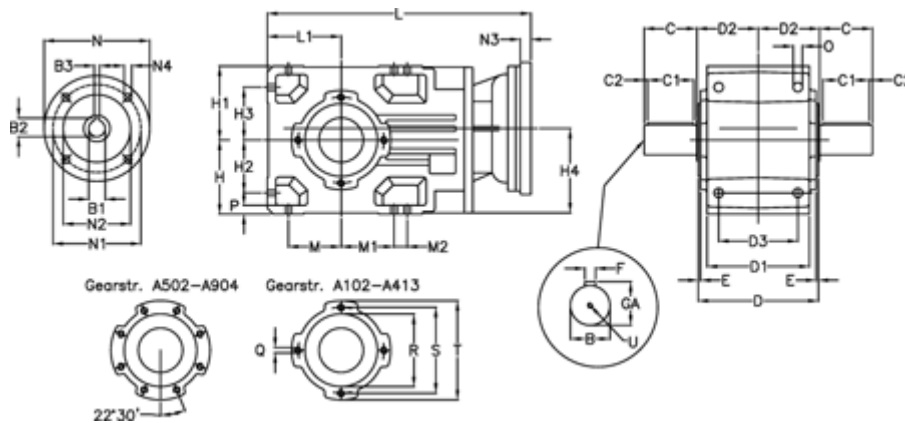

Article number: 29600319852220
 Description: Bevel helical gearbox
 A303UD-198,5-P63B5

Measures

B = 35	D1 = 130	H1 = 90	M2 = 22	Q = M8x15
B1 = 11	D2 = 83	H2 = 63.0	N = 140	R = 95
B2 = 12.8	D3 = 95	H3 = 63.0	N1 = 115	S = 115
B3 = 4	Description = A303UD-xx-P63 B5	H4 = 108.5	N2 = 95	T = 140
C = 60	E = 3.0	L = 390.5	N3 = 0	U = M10x22
C1 = 50	F = 10	L1 = 90	N4 = M8x19	
C2 = 5.0	GA = 38.0	M = 63.0	O = 12.0	
D = 156	H = 90	M1 = 63.0	P = 11	